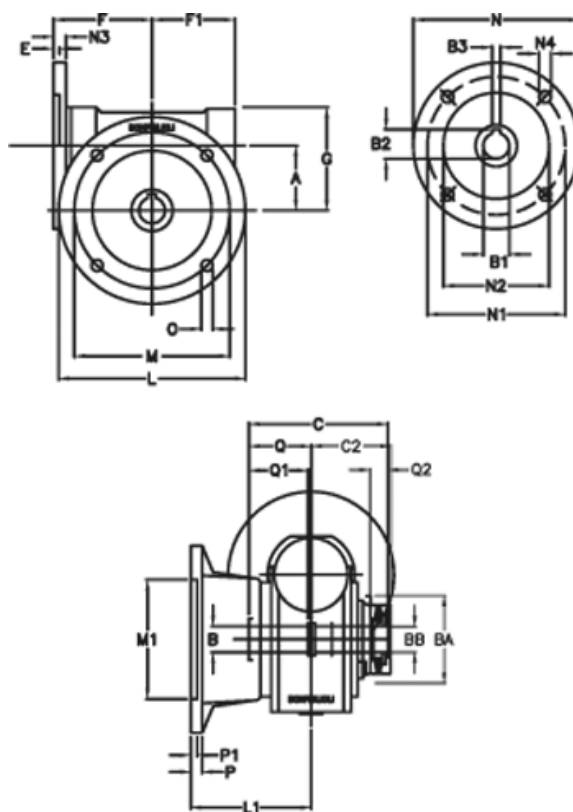

Article number: 390204410042216

Description: Worm Gear with Torque Limiter
VF 44-L1-F-100-P63B5

Measures

a	= 44.60	C2	= 48	m	= 87	P	= 9
B	= 18	Description	= VF 44F-xx-63B5	M1	= 60	P1	= 7
B1 E7	= 11	E	= 2.0	N	= 140	Q	= 32.0
B2	= 12.8	F	= 65	N1	= 115	Q1	= 32
B3 H9	= 4	F1	= 54	N2	= 95	Q2	= 12
BA	= 40	g	= 71	N3	= 10.5		
BB H7	= 11	L	= 110	N4	= 9.5		
C	= 79	L1	= 60.5	O	= 8.5		